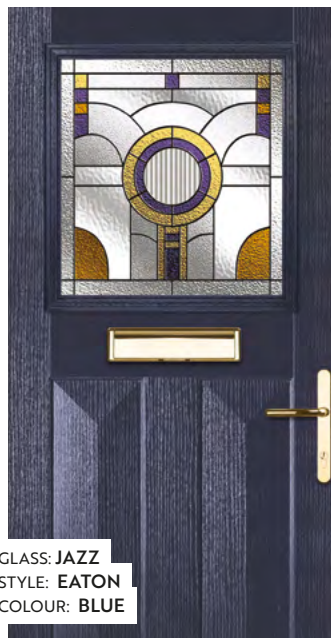

GLASS: GRAPHITE
STYLE: LINKS AUGUSTA
COLOUR: ANTHRACITE

GLASS: KEW
STYLE: CARNOUSTIE
COLOUR: WEDGEWOOD

GLASS: JAZZ
STYLE: EATON
COLOUR: BLUE