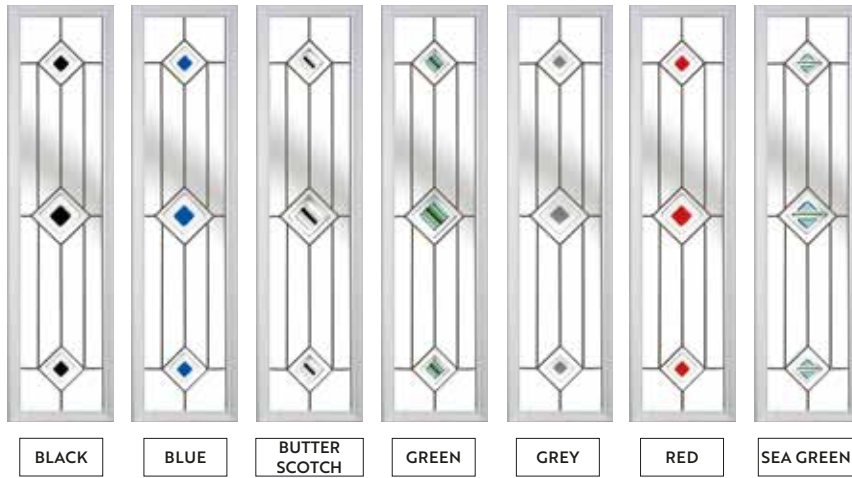

TRADITIONAL GLASS

TRIO SQUARE