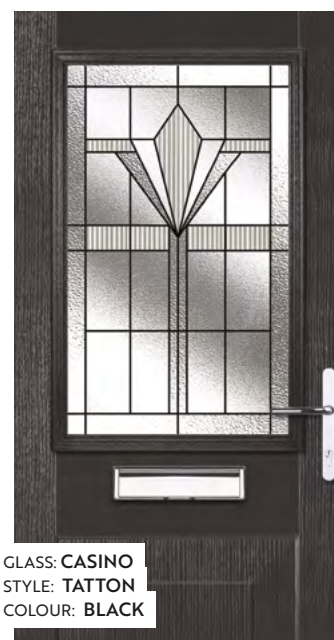

GLASS: CARRINGTON  
STYLE: PENINA  
COLOUR: DIABLO

GLASS: CASINO  
STYLE: TATTON  
COLOUR: BLACK

For full door and glass compatibility see p37

GLASS STYLES