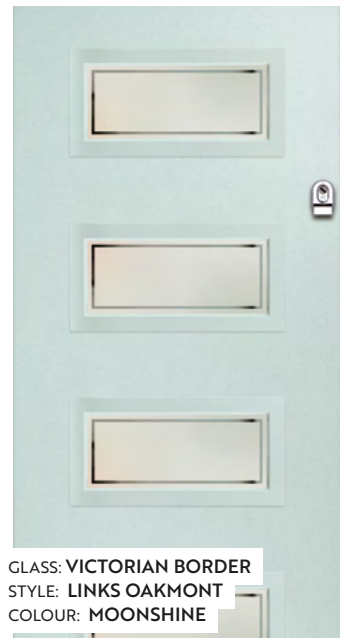

GLASS: **TRANQUILITY**
STYLE: **LYTHAM**
COLOUR: **GREEN**

GLASS: **VICTORIAN BORDER**
STYLE: **LINKS OAKMONT**
COLOUR: **MOONSHINE**

For full door and glass compatibility see p37