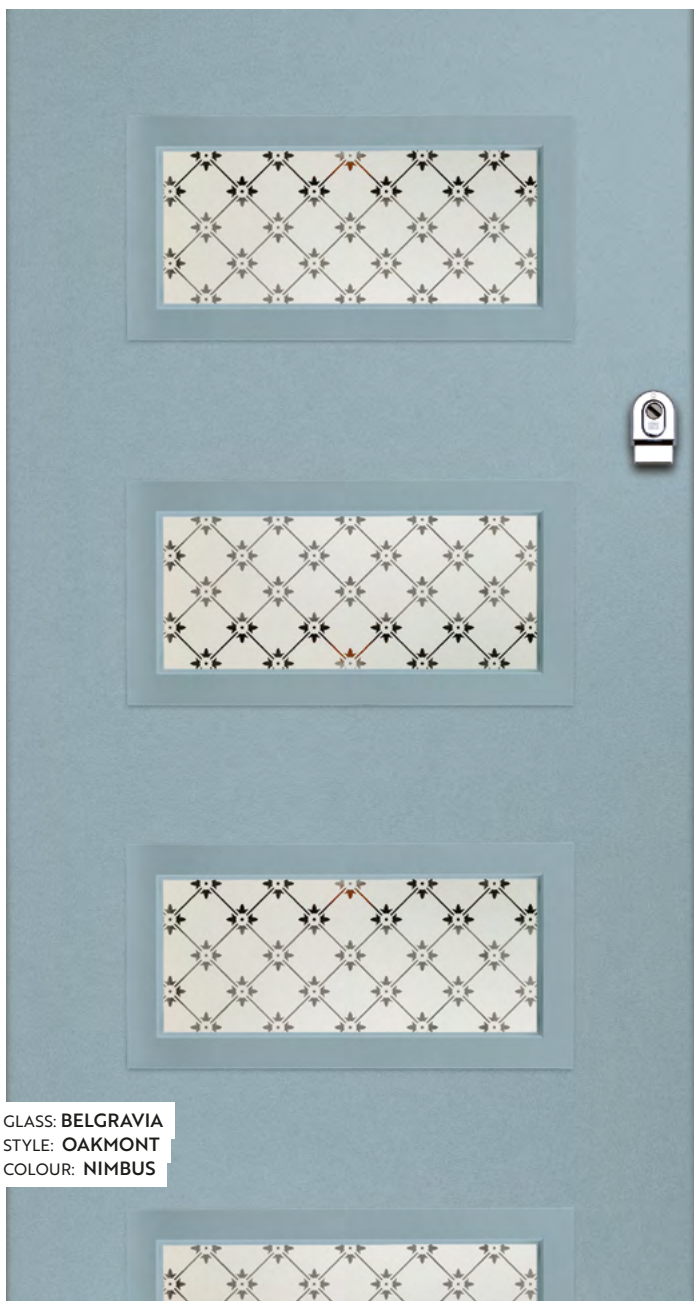

GLASS: ARTEMIS
STYLE: MERION
COLOUR: CHARTWELL GREEN

GLASS: ARTISAN
STYLE: CARNOUSITE
COLOUR: SAGE

GLASS: CARRINGTON
STYLE: PENINA
COLOUR: DIABLO

GLASS: BELGRAVIA
STYLE: OAKMONT
COLOUR: NIMBUS